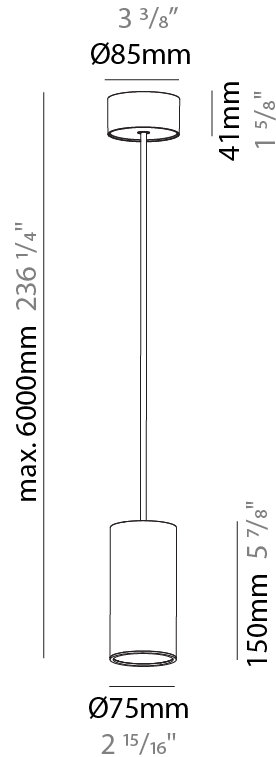

GENERAL

Series: Hangover
Subseries: Hangover Monopoint Surface Canopy
Brand: Prolicht
Division: Architectural
Mounting Type: Suspension
Mounting Location: Ceiling
Subcategory: Pendant

PHYSICAL

Shape: Cylinder
Diameter (mm): 75
Diameter (in): 2 ¹⁵/₁₆
Height (mm): 150
Height (in): 5 ⁷/₈
Max. Overall Height (mm): 2150
Max. Overall Height (in): 84 ⁵/₈
Light Distribution: Direct
Diffuser: Shine Ring 0-6
Fixture Finish: SSR / BKV / CWI / CRY / HAB / UFT / ITA / RUA / FTG / MYG / LOD / PUS / FRO / FUP / KIA / POP / BLS / SPG / MEY / GOH / GUM / CHC / COM / ABZ / JAG / OBR / MOS / ROR
Fixture Material: Aluminum
Cable Details: 2000mm / 6000mm Cable in White / Black / Orange / Red

ELECTRICAL

Lamp Type: LED (Zhaga Standard)
Input Wattage (W): 10.95
Total Output Wattage (W): 9.18
Dimming: Non-Dimmable
Driver Included: Yes
Driver Location: Integrated
Driver Type: Constant Current
Driver Class: Class 2
Input Voltage (V): 120
Constant Current (mA): 500
Upon Request: Remote: 0-10Vdc dimming / Phase dimming 120Vac / Non-dimming 120/277Vac

LED

Number of LEDs: 1
Color Temperature (°K): 2700 / 3000 / 4000
Max. Delivered Lumen (lm): 923
CRI: >90 CRI
Efficiency (%): 86
Lamp Life (hrs): 50000

OPTICAL

Reflector°: 18 / 36 / 52

RATINGS AND CERTIFICATIONS

Certified By: Certified for North American Standards
IP rating: IP20